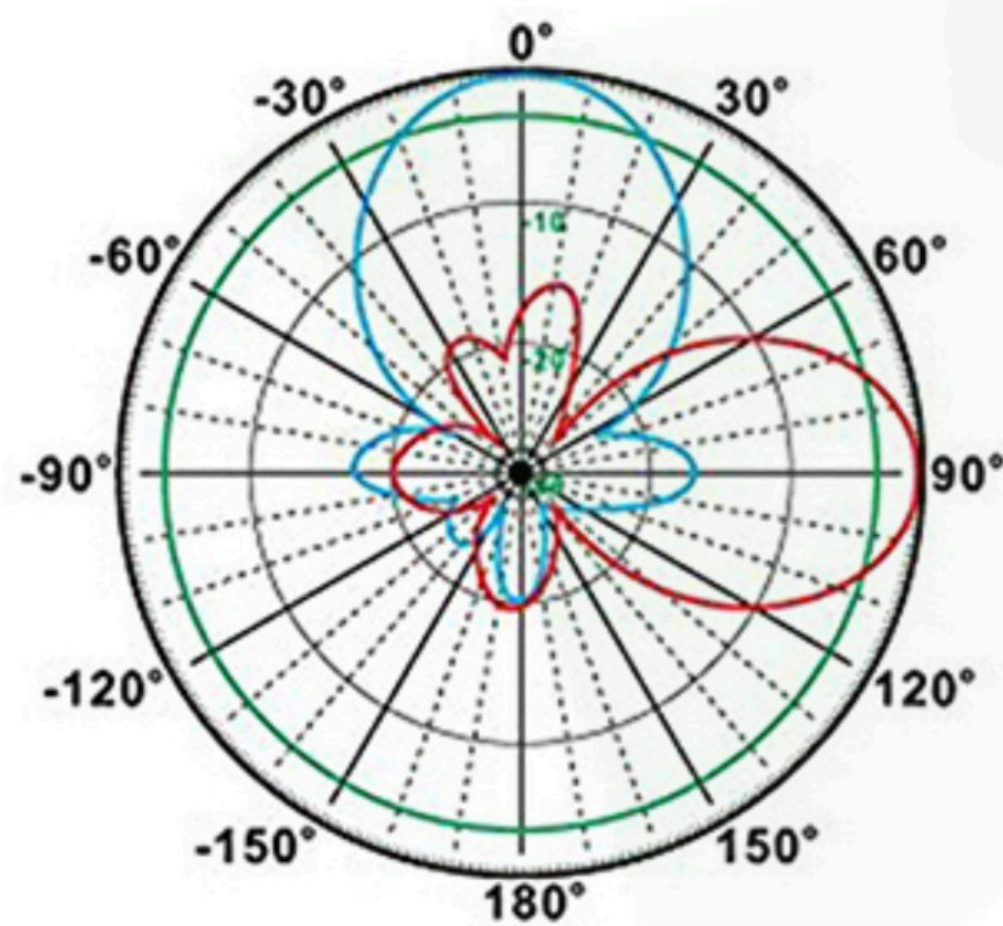

5 GHz

CALL OR +91-8800386366

Follow Us For More Updates [GLEAMLIGHTINDIA](#) /

Info@gleamlightindia.com / www.gleamlightindia.in / www.gleamindia.com

12B Block -A, Behind Kanishka Garden, Amar Colony Main Rohtak Road Nangloi, New Delhi, Delhi 110041