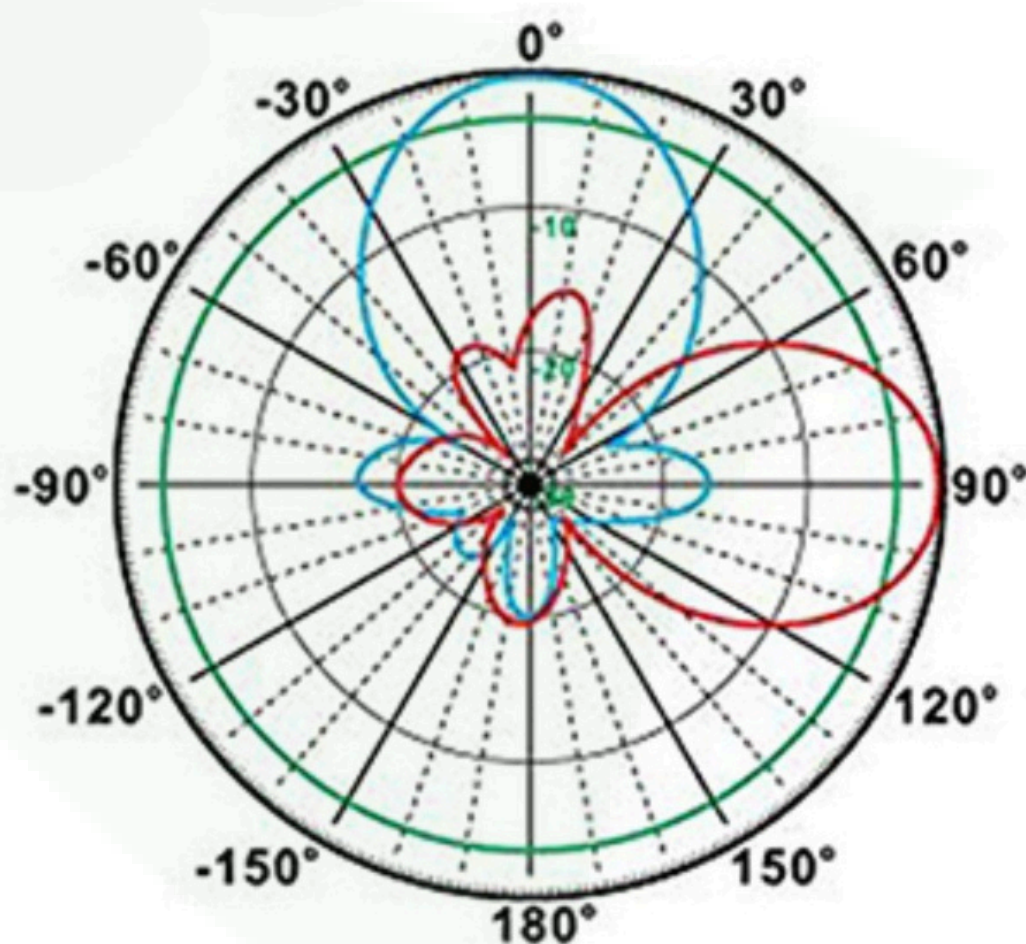

Radiation Pattern

2.4 GHz